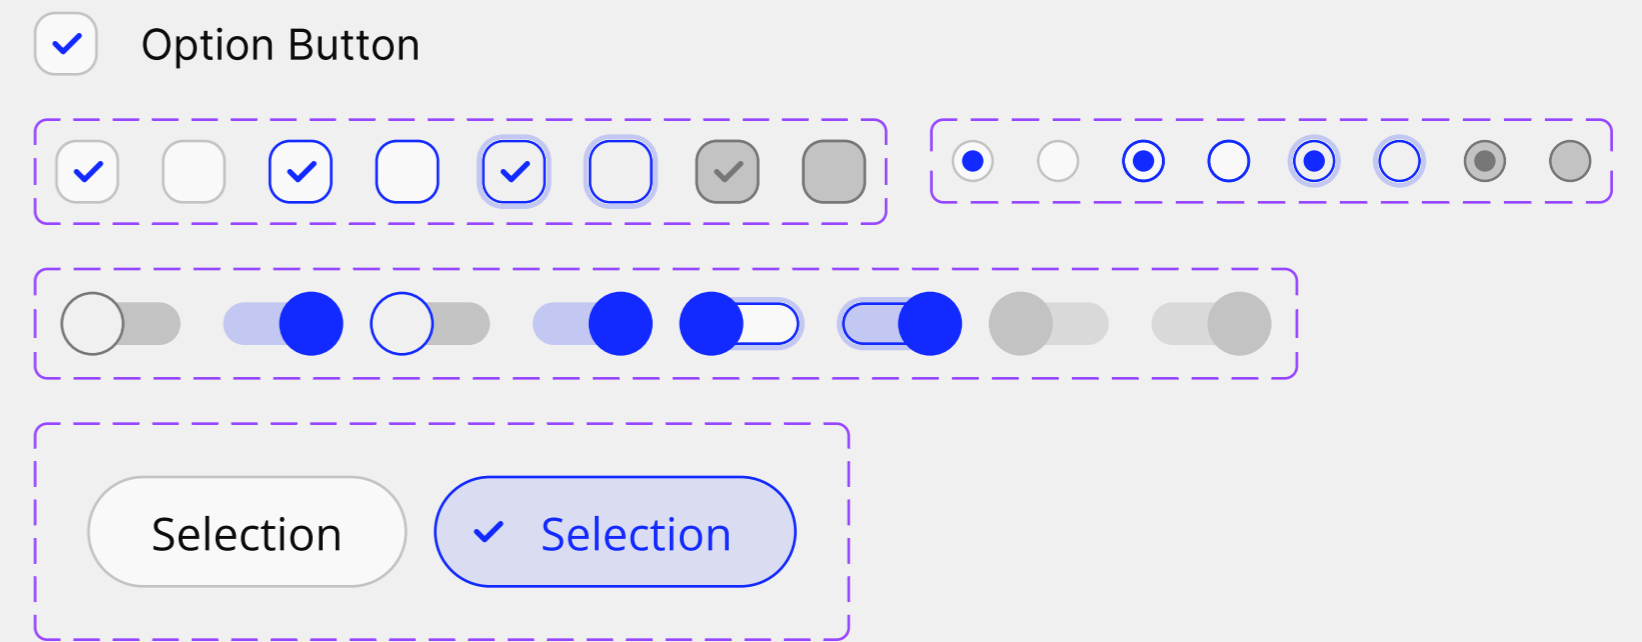

Logo

Icon

Logo

Logo vertical

Logo Variants

Favicon 32x32

Webclip 256x256

Buttons

Option Buttons

Form

Title

This is a hint text to help user.

Password Field

This is a hint text to help user.

Miscellaneous