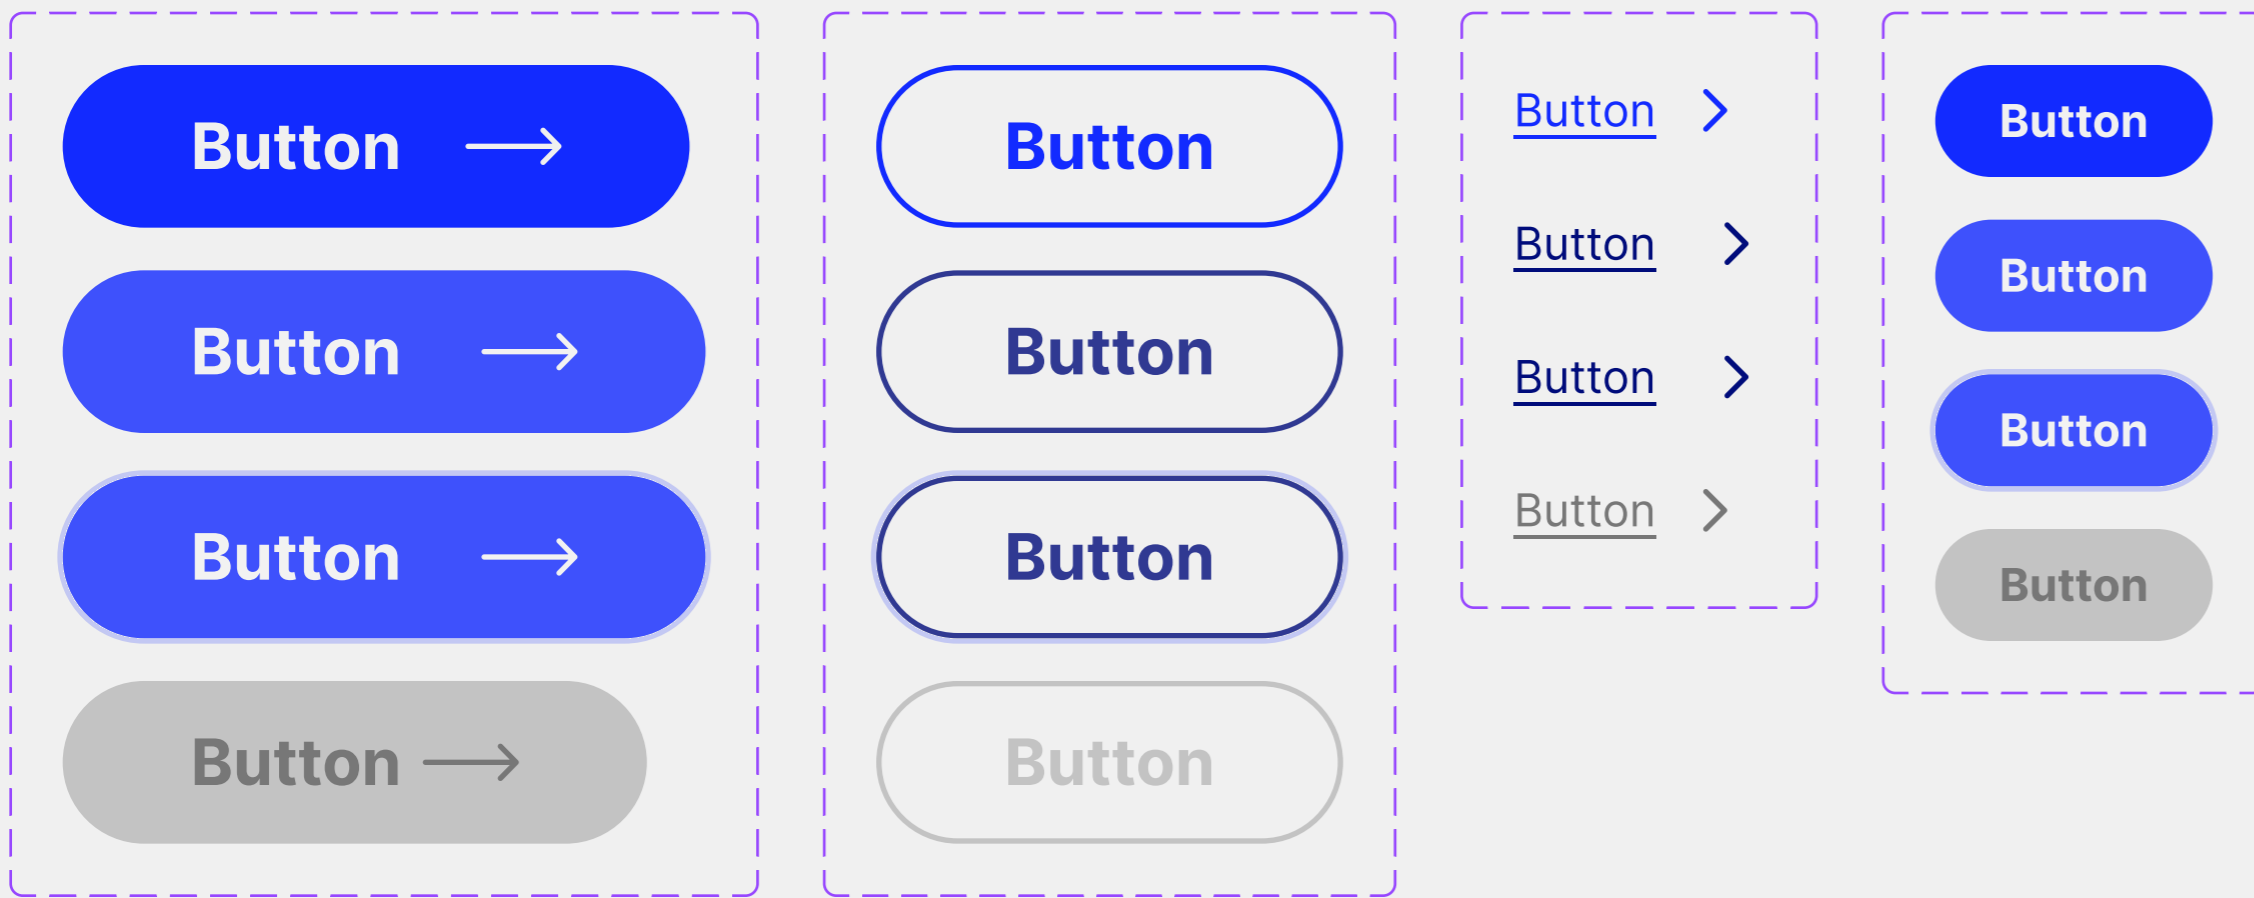

Logo

Icon

Logo

Logo vertical

Logo Variants

Favicon 32x32

Webclip 256x256

Buttons

Option Buttons

Form

Title

This is a hint text to help user.

Password Field

This is a hint text to help user.

Miscellaneous