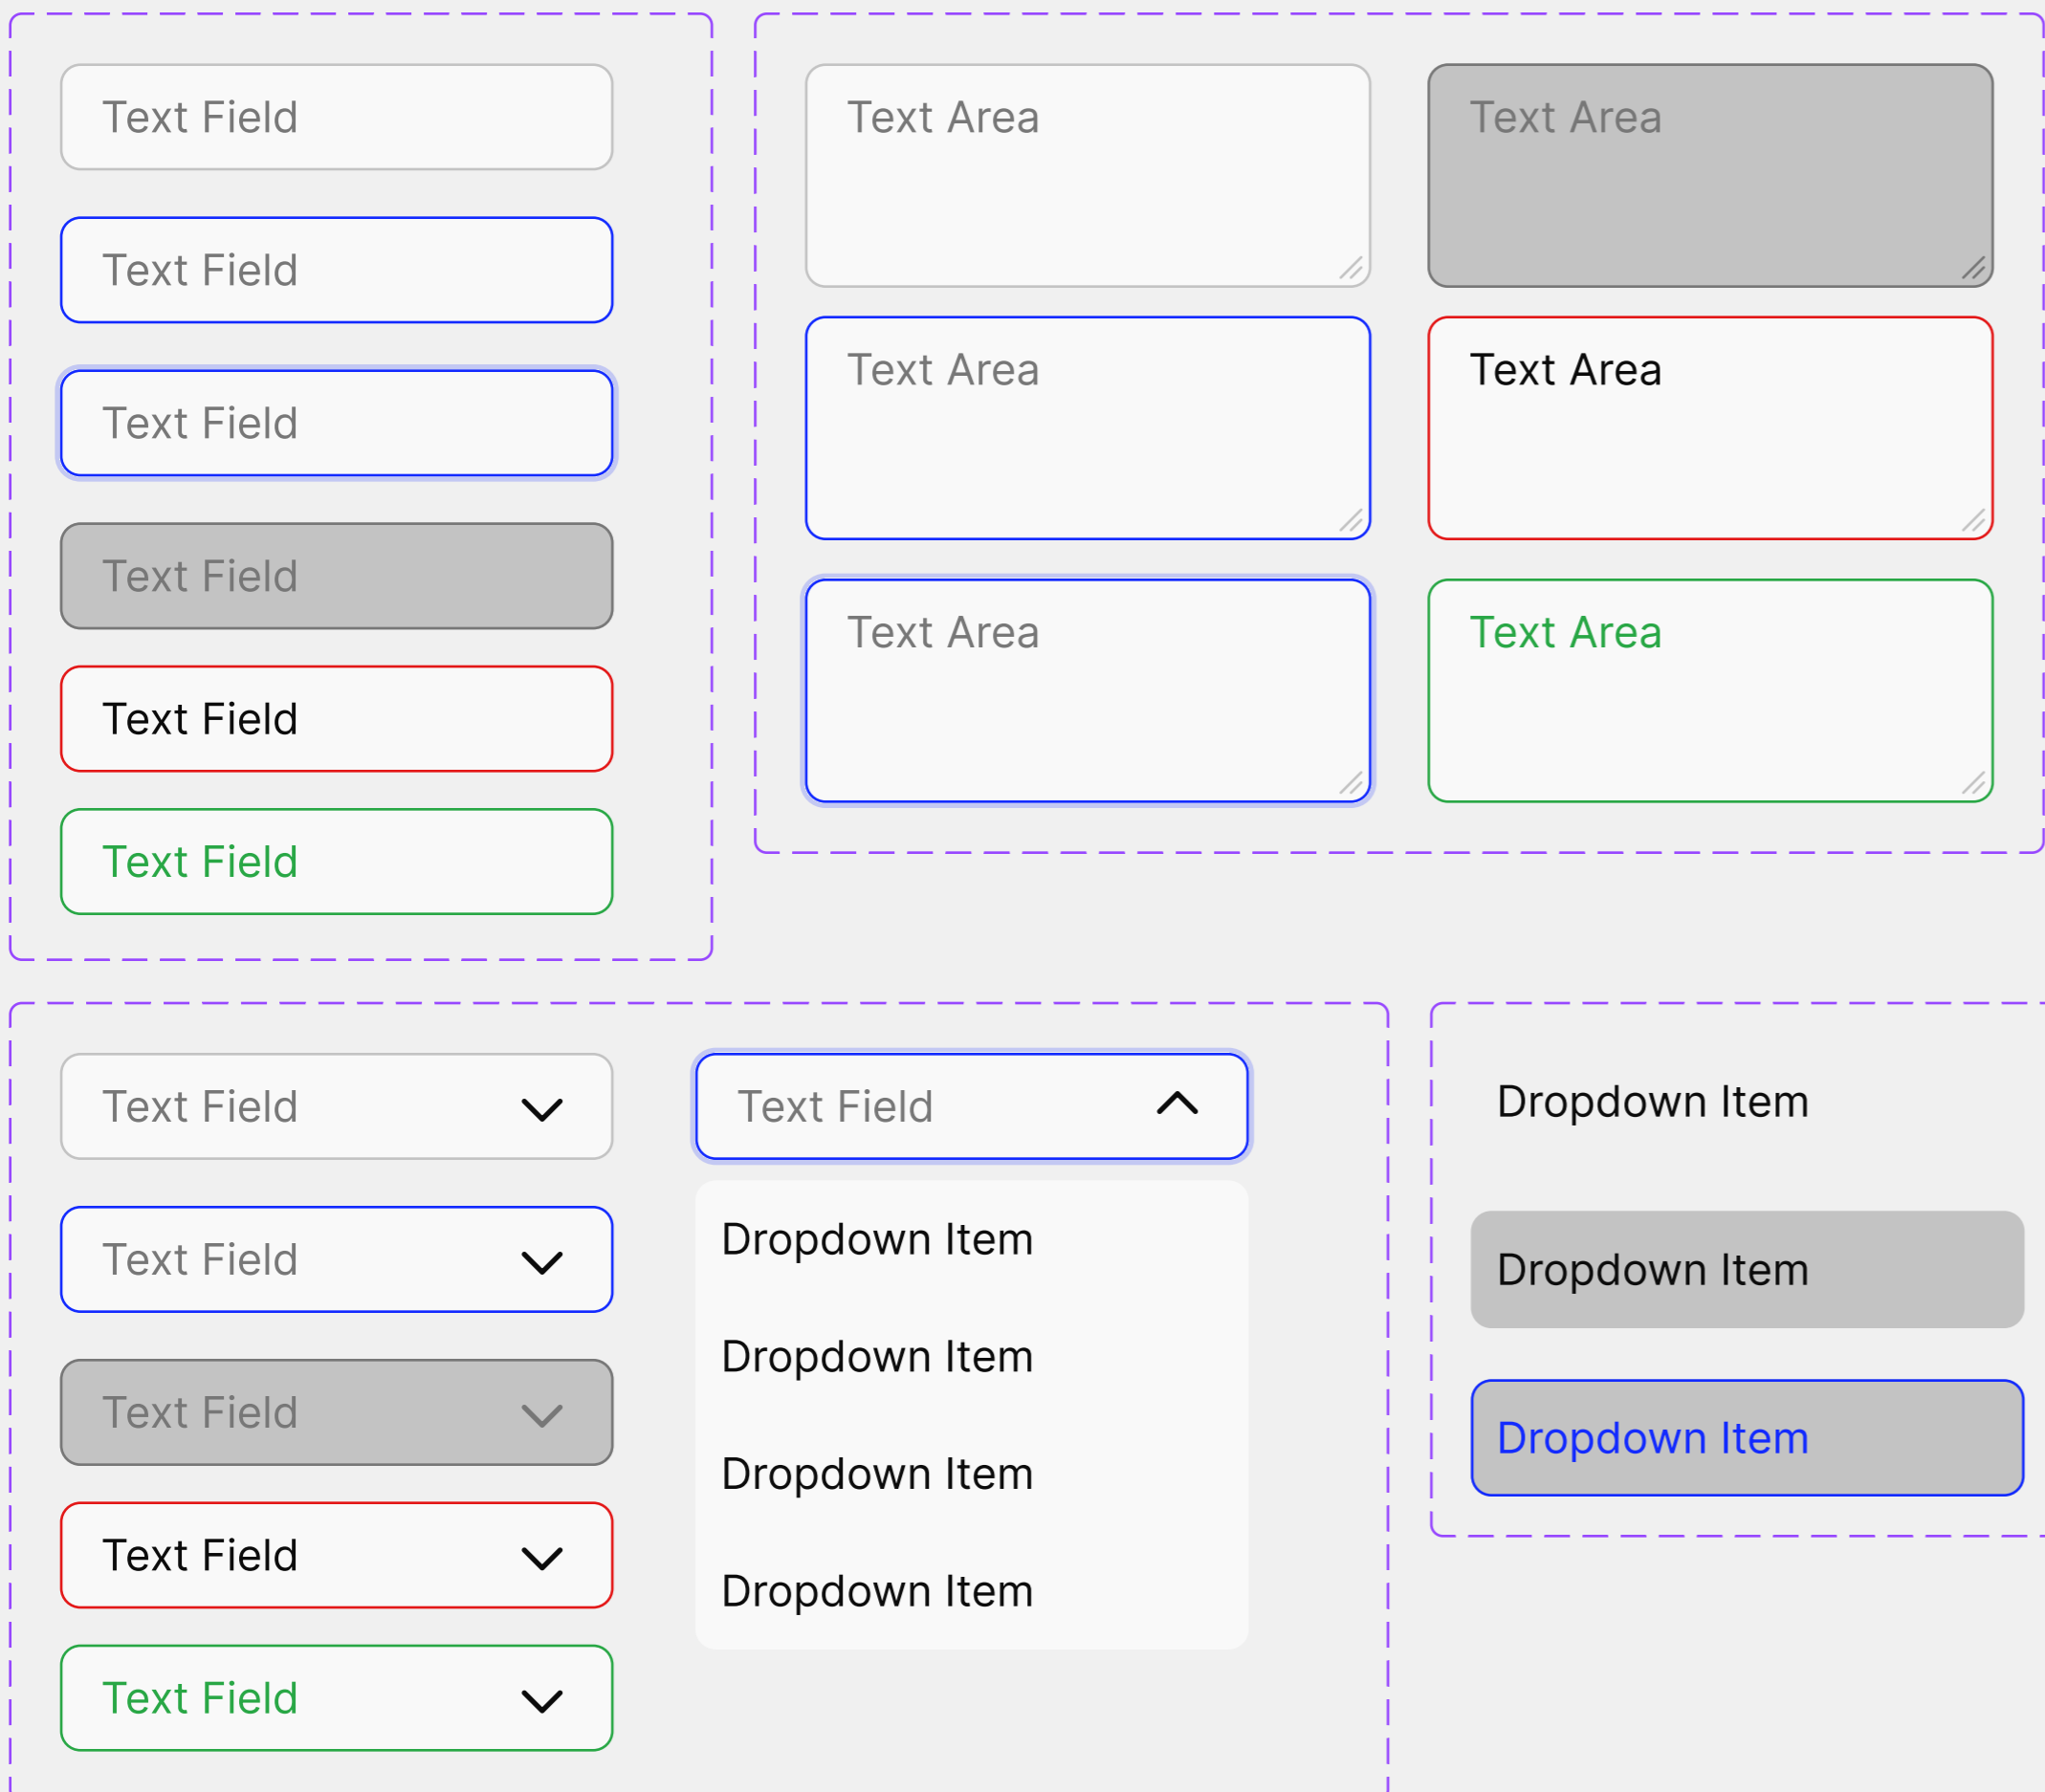

Logo

Icon

Logo

Logo vertical

Logo Variants

Favicon 32x32

Webclip 256x256

Buttons

Option Buttons

Form

Title

This is a hint text to help user.

Password Field

This is a hint text to help user.

Miscellaneous